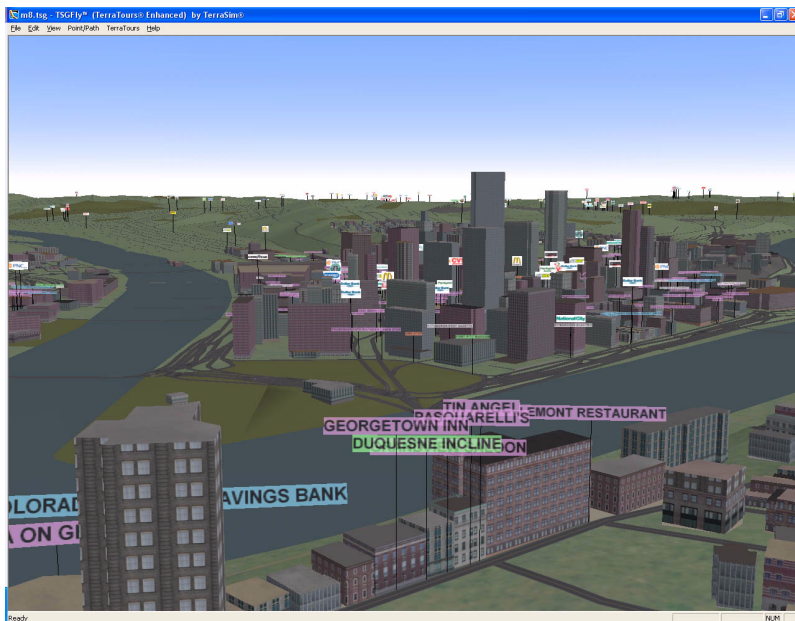

3D Realtime Visualization of NAVTEQ NAVSTREETS Data

NAVTEQ NAVSTREETS Source Data

Downtown Pittsburgh Visualization

Points of Interest - Downtown Pittsburgh

3D Point of Interest Display