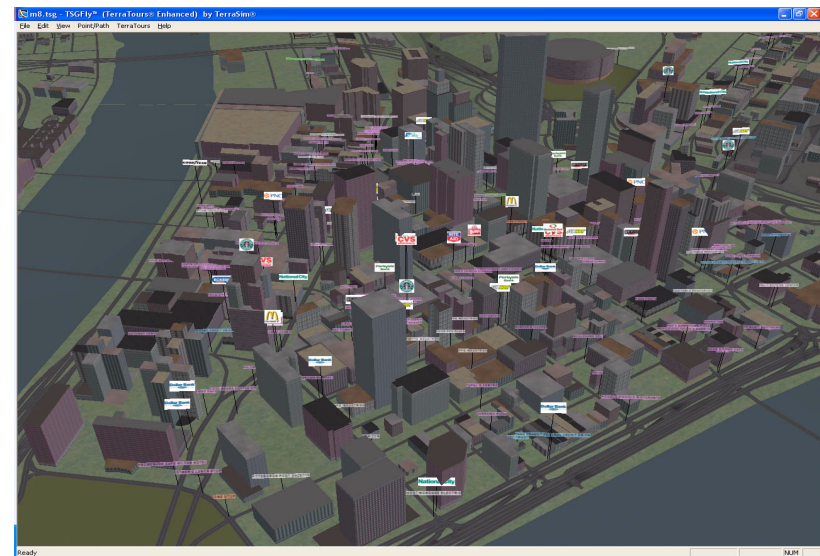

3D Realtime Visualization of NAVTEQ NAVSTREETS Data

NAVTEQ NAVSTREETS Source Data

Downtown Pittsburgh Visualization

Points of Interest - Downtown Pittsburgh

3D Point of Interest Display