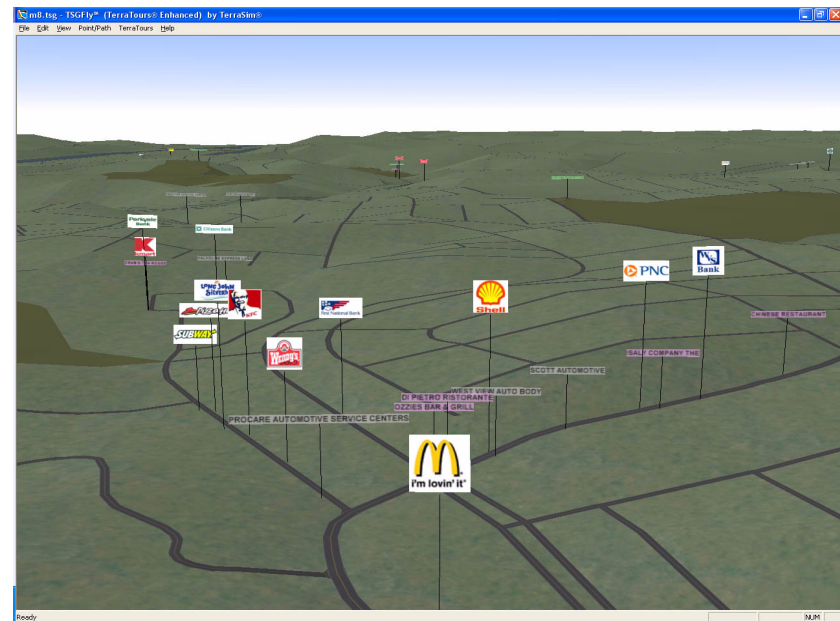

3D Realtime Visualization of NAVTEQ NAVSTREETS Data

NAVTEQ NAVSTREETS Source Data

Downtown Pittsburgh Visualization

Points of Interest - Downtown Pittsburgh

3D Point of Interest Display