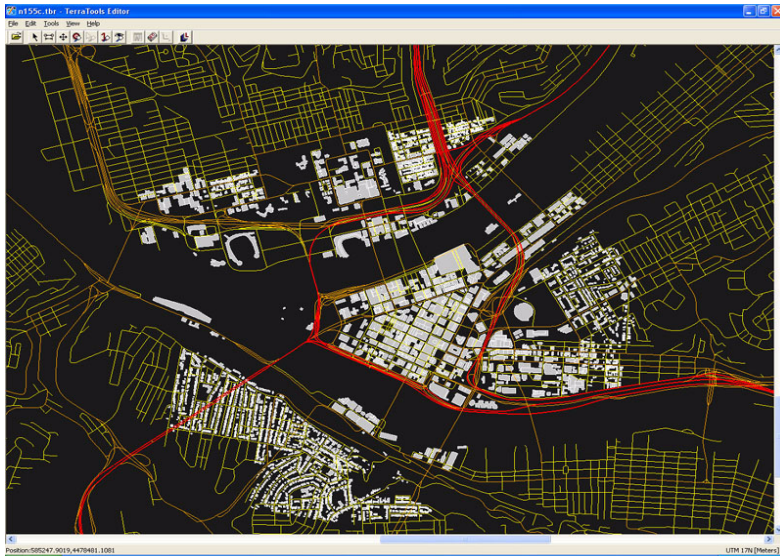

3D Realtime Visualization of NAVTEQ NAVSTREETS Data

NAVTEQ NAVSTREETS Source Data

Downtown Pittsburgh Visualization

Points of Interest - Downtown Pittsburgh

3D Point of Interest Display