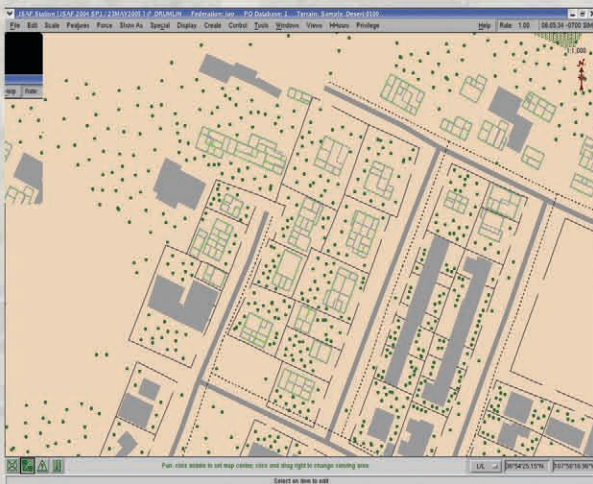

Connecting Serious Games with Serious Training

Calytrix LVC Game interconnects Steel Beasts Pro, other serious games and compatible systems into distributed Live, Virtual, and Constructive (LVC) environments using standard DIS & HLA networking and correlated databases produced in TerraSim's TerraTools®.

DIS / HLA

JointSAF