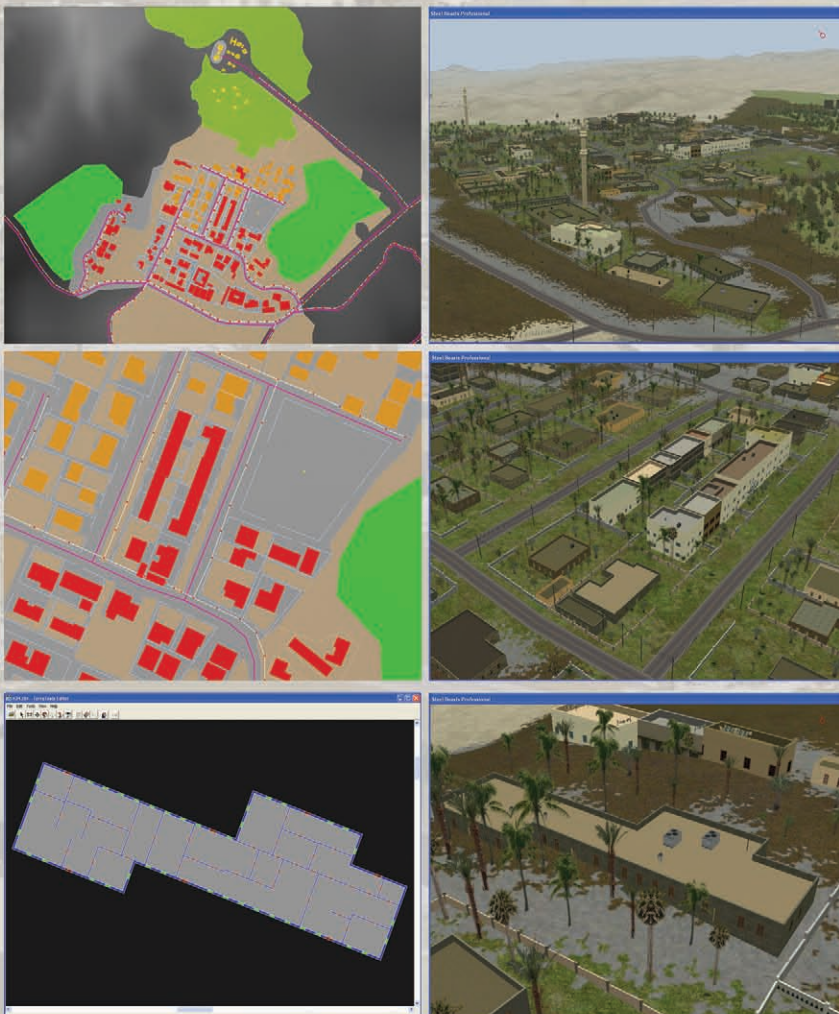

Database Production for Steel Beasts Professional

Supports Correlated Environments for Advanced Modeling, Simulation and Training

TerraSim, Inc. announces the availability of its new exporter for eSIM Games' Steel Beasts Professional. Steel Beasts Pro is a vehicle centric simulation of combined arms combat tactics that models the gunner's, commander's and driver's positions of various armored fighting vehicles.

Using the TerraTools® export plug-in, Steel Beasts Pro's terrain maps can be generated with high fidelity geospecific content that is correlated to other visual and constructive simulations. Correlated runtimes include JCATS, JSAF, OneSAF, VBS2, and MÅK VR-Forces.

Leveraging the full features of TerraTools Core processing, terrain maps can be generated from geospatial source data for large area simulations with detailed urban insets. Urban Details™ processing can be tailored to user requirements for model placement including density, model vanishing ranges, and levels of detail. Automatic model placement and alignment using geometric constraints supports the generation of walls, powerlines, and treelines in Steel Beasts Pro.

TerraTools combines DEMs, GIS vector data, and a surface material map for export to Steel Beasts Pro.

Users can create large gaming areas with multiple high resolution insets.

TerraTools can automatically create building models, scatter trees, place telephone and power poles with wires, and create walls and gates from GIS source data.